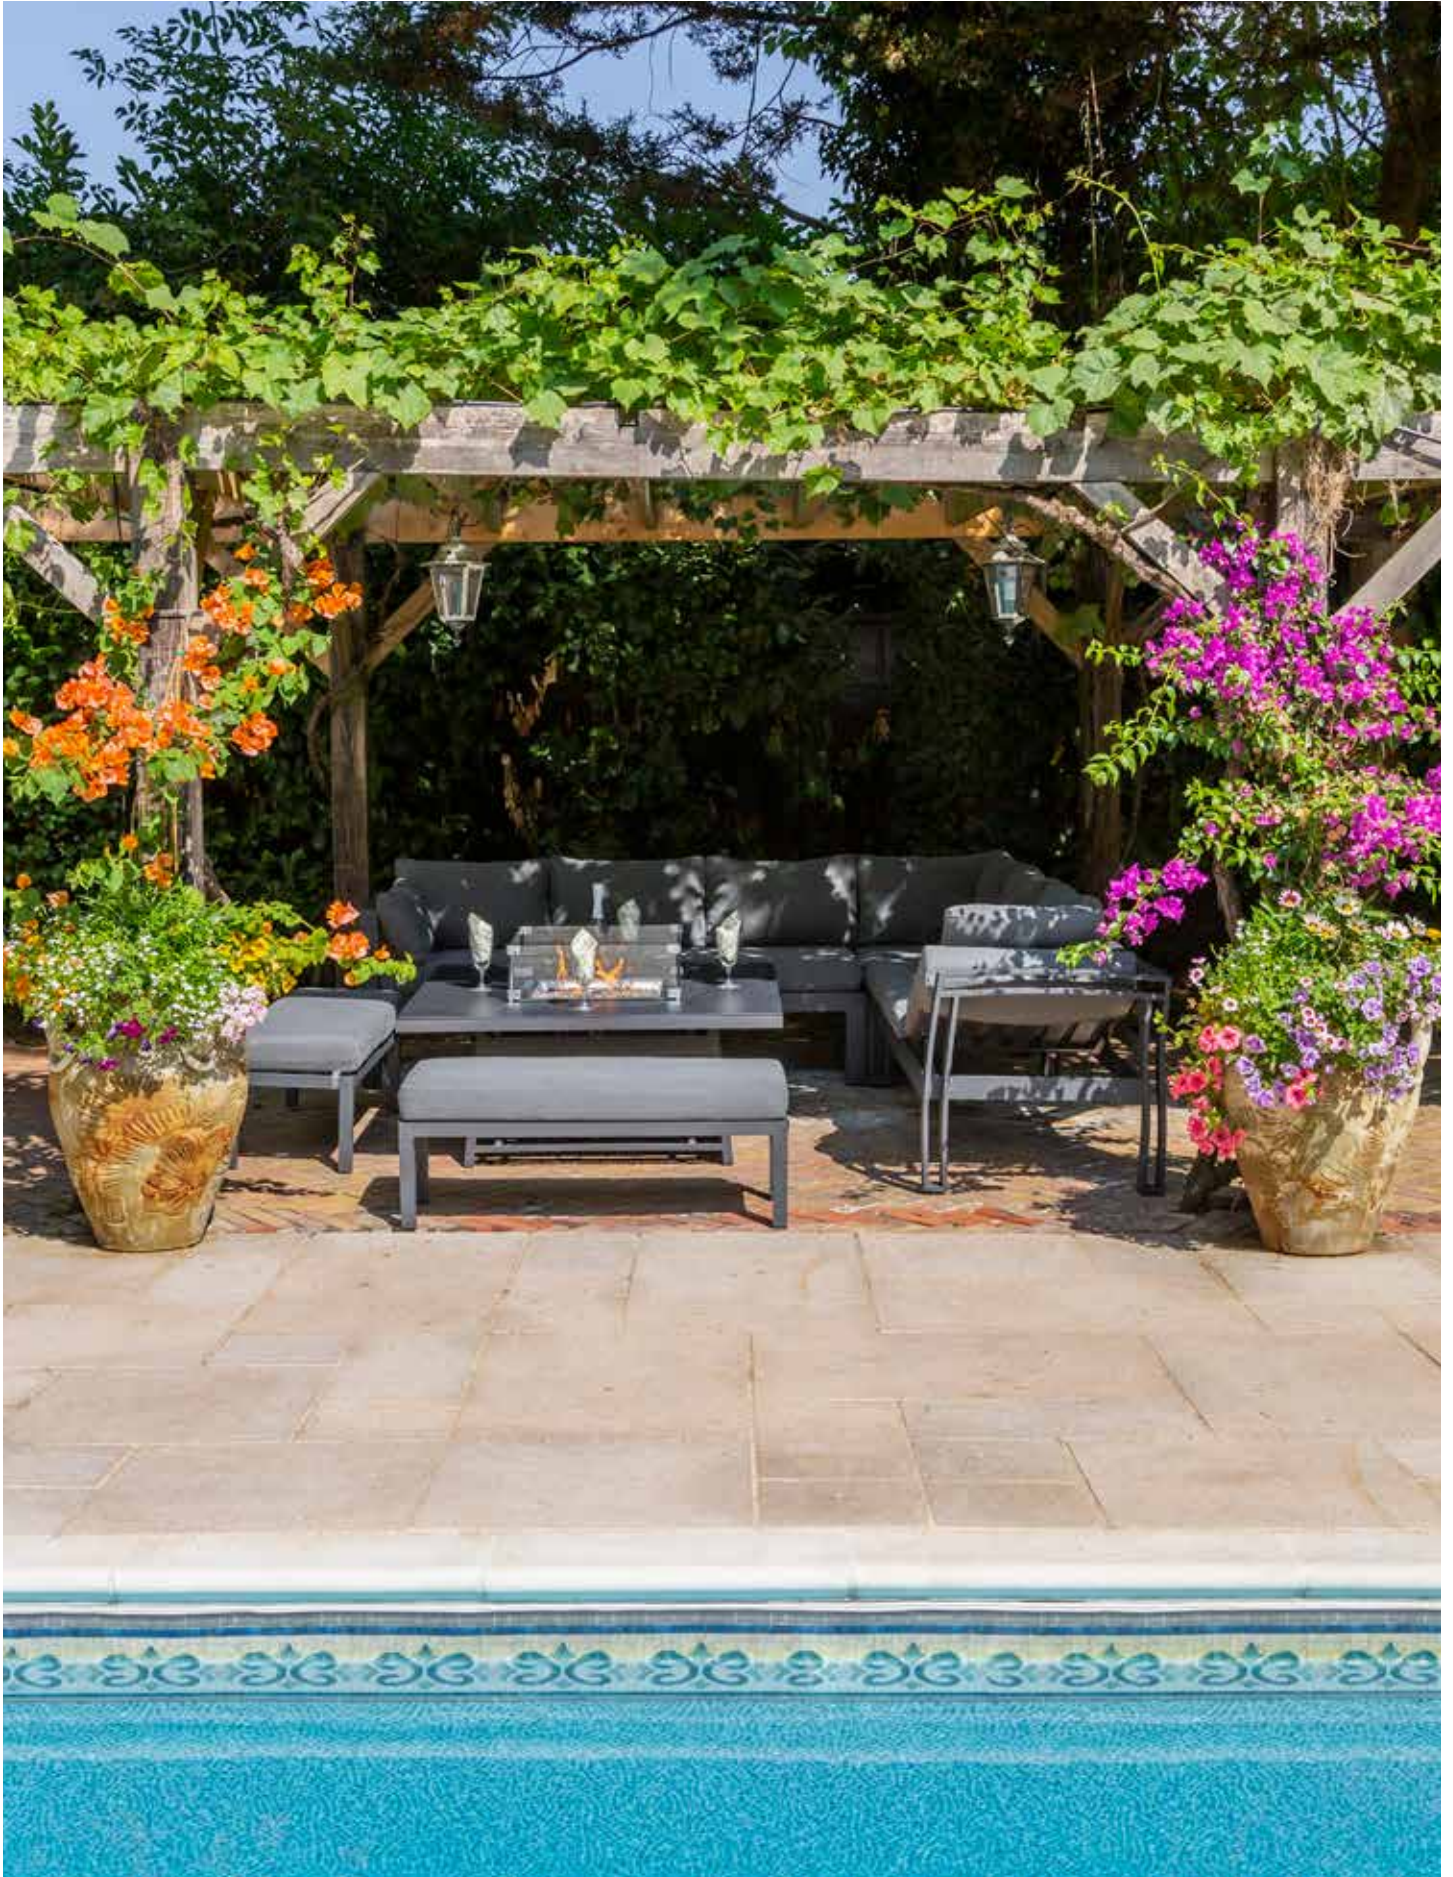

LARGE CORNER UNIT WITH HIGH/LOW FIREPIT TABLE

GREY/PEPPER GREY: 862300