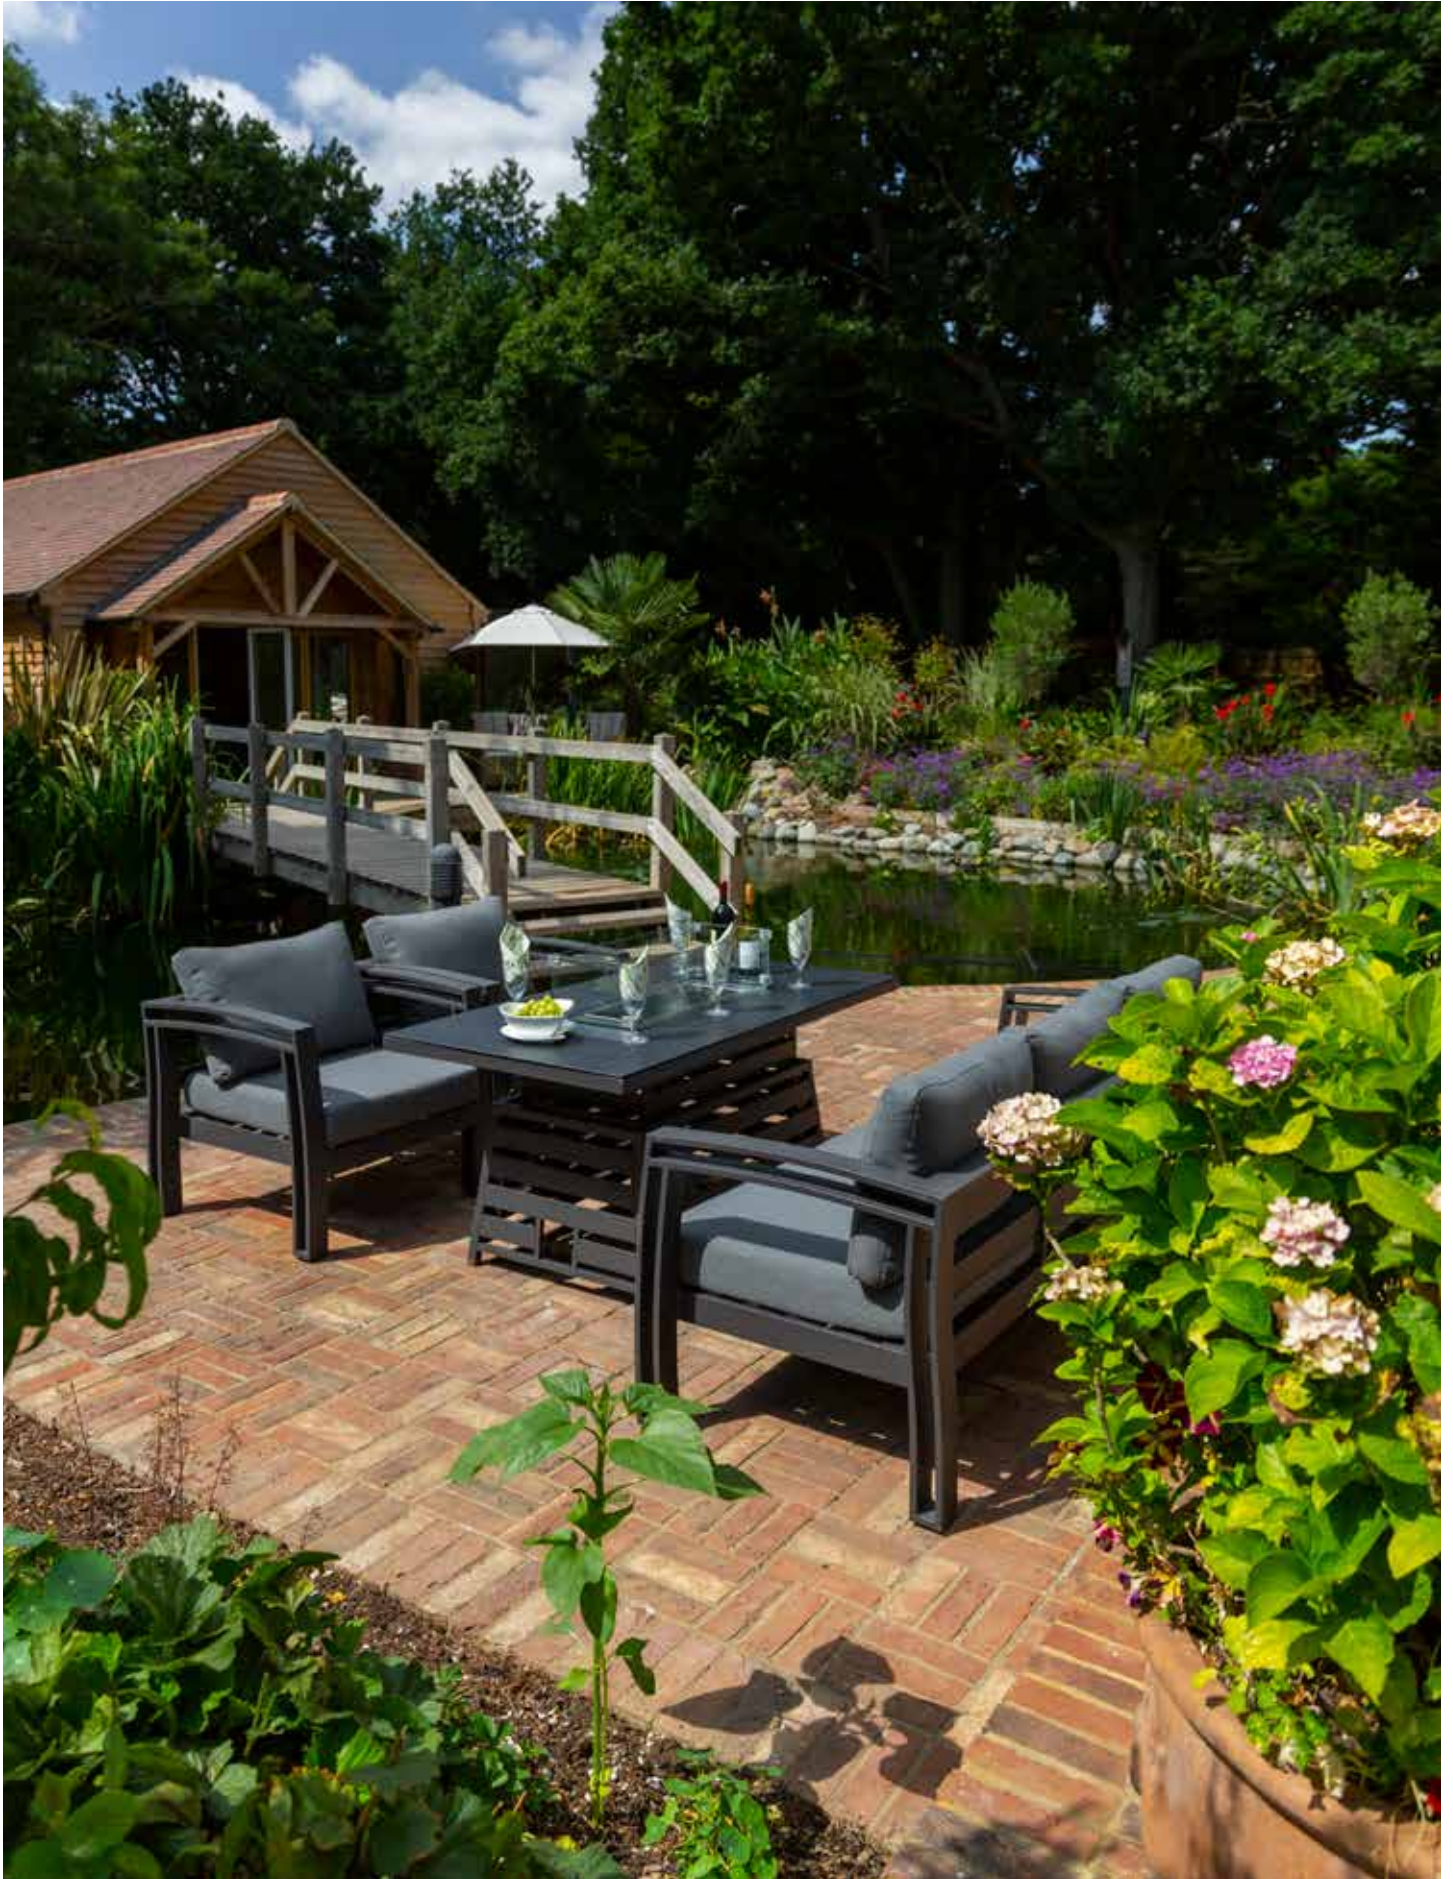

HIGH DINING SOFA SET WITH HIGH/LOW FIREPIT TABLE

GREY/PEPPER GREY: 862508