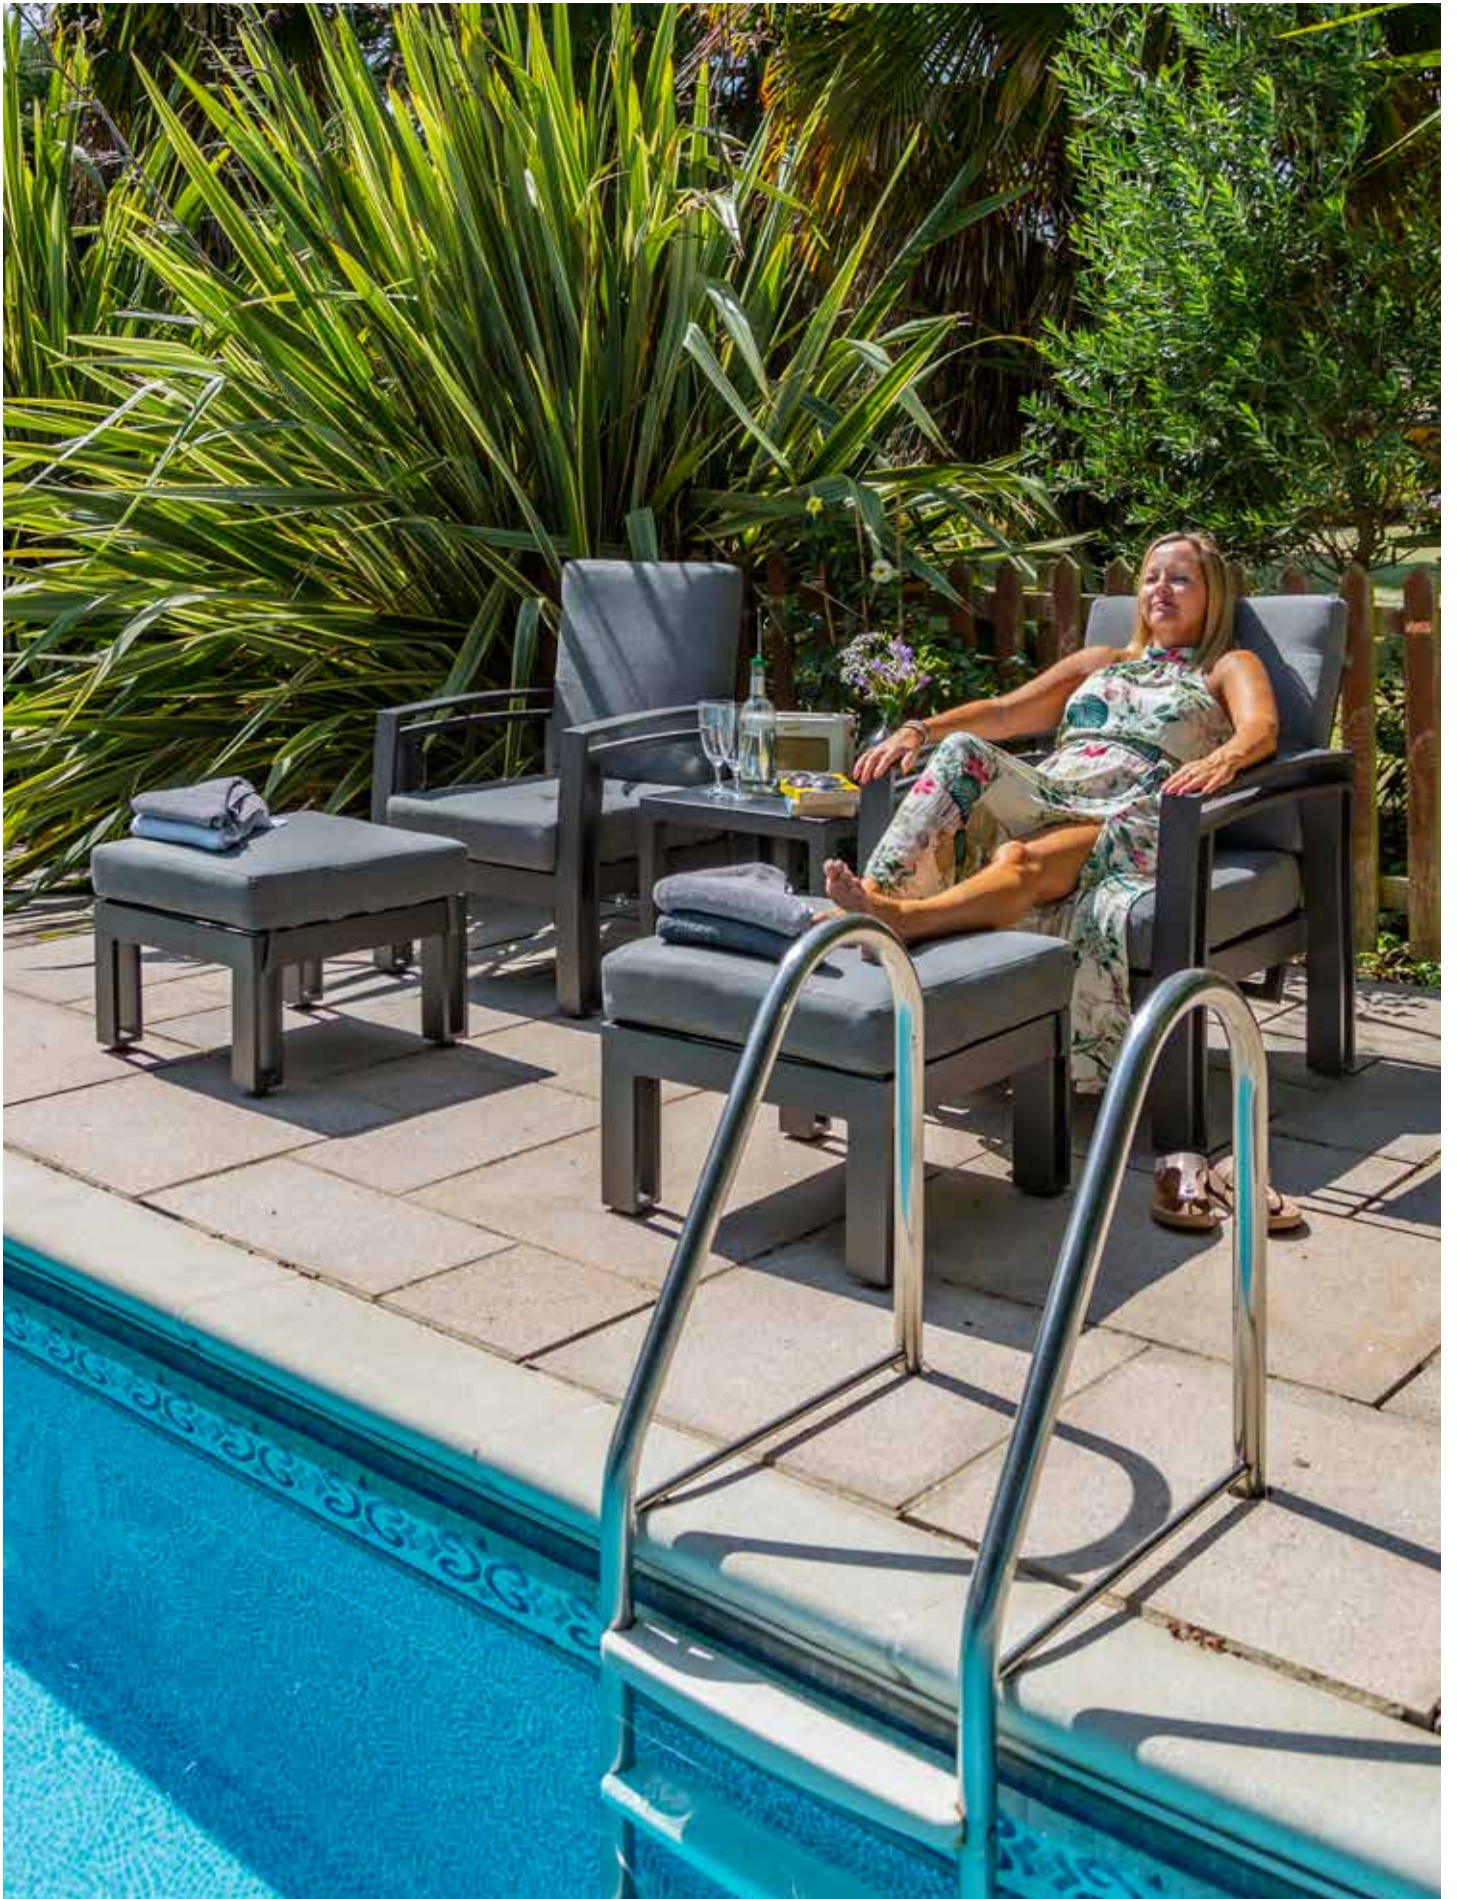

RECLINING LOUNGER SET

GREY/PEPPER GREY: 862805

RECLINING LOUNGER SET

GREY/PEPPER GREY: 862805

DOUBLE SUN LOUNGER SET

| GREY/PEPPER GREY: 862904

DOUBLE SUN LOUNGER SET

GREY/PEPPER GREY: 862904