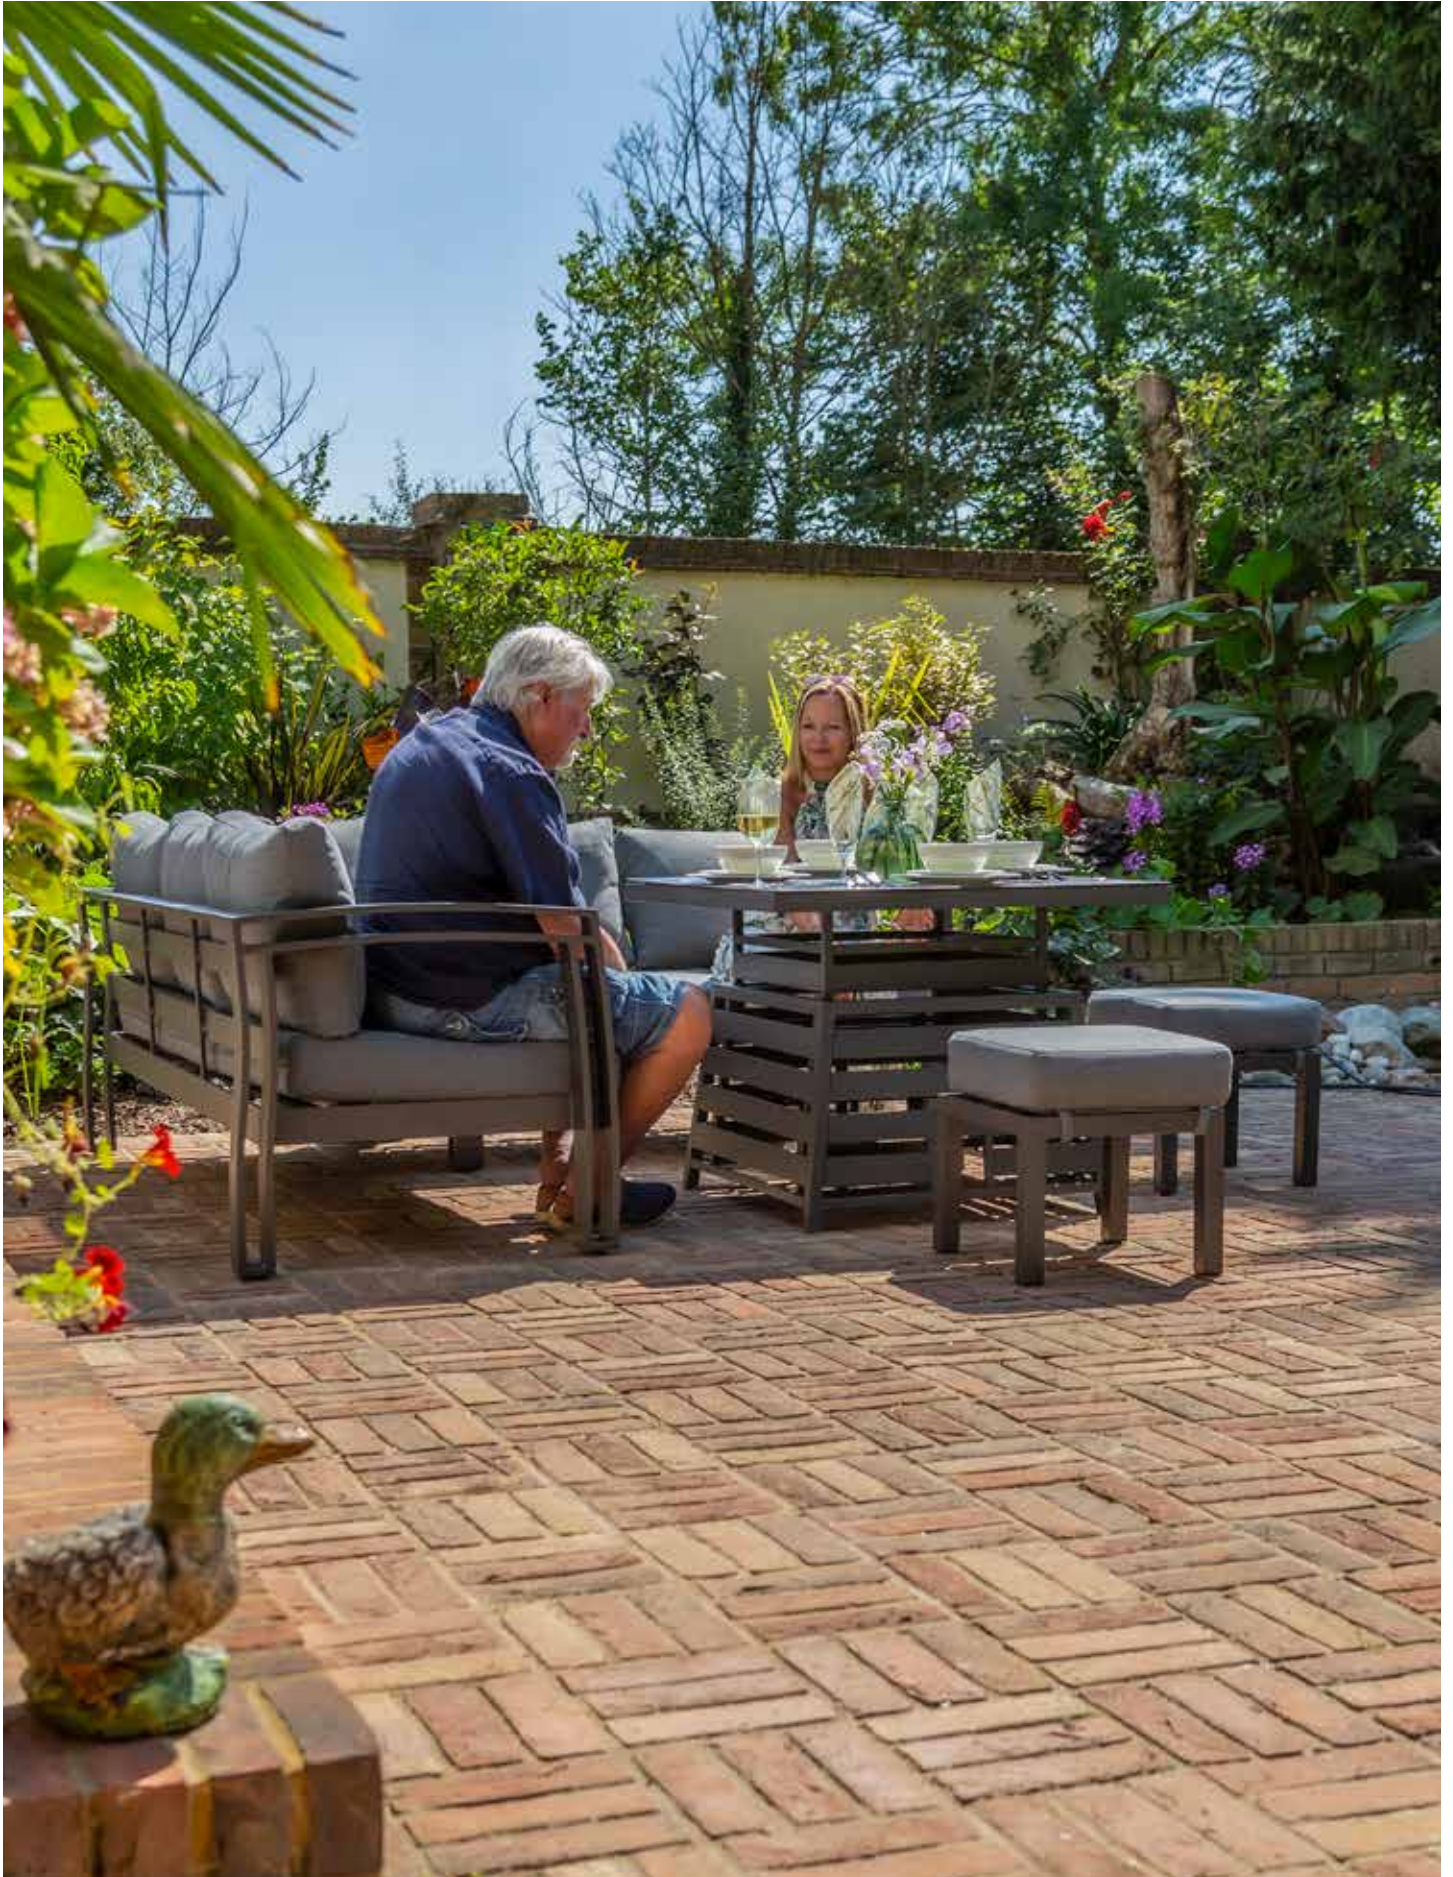

COMPACT CORNER UNIT WITH HIGH/LOW TABLE

GREY/PEPPER GREY: 862102